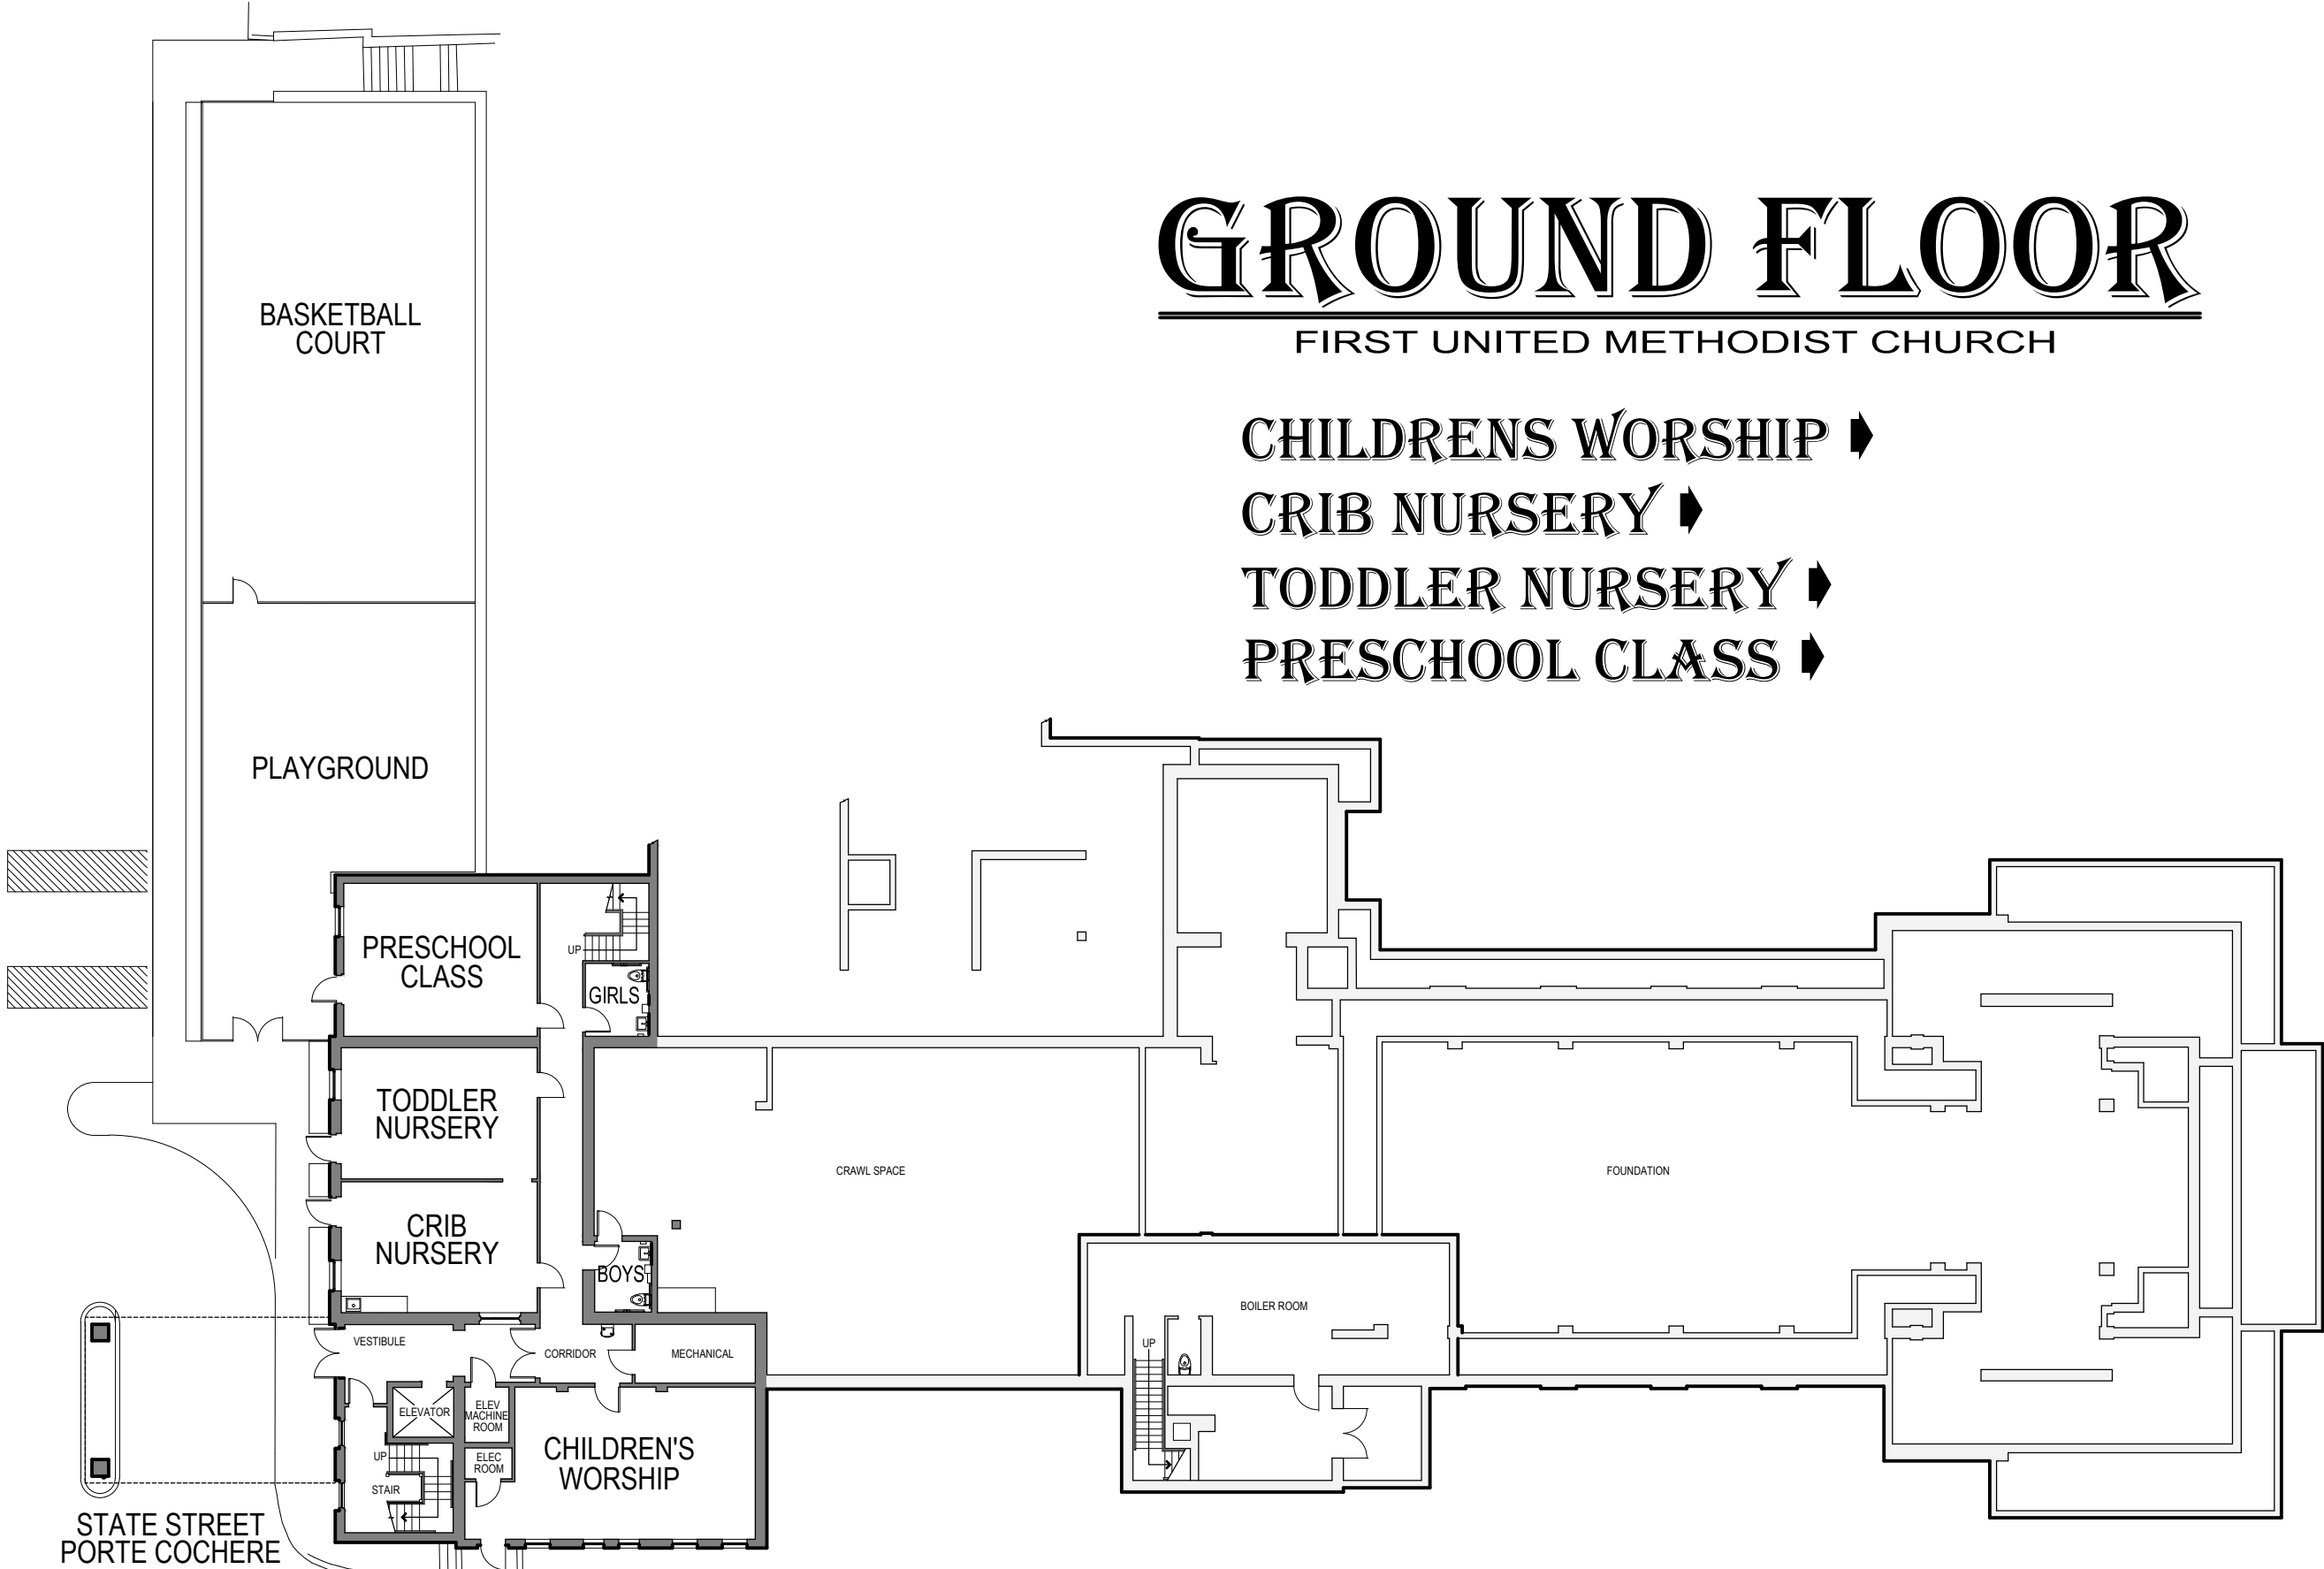

# GROUND FLOOR

FIRST UNITED METHODIST CHURCH

- CHILDRENS WORSHIP ▶
- CRIB NURSERY ▶
- TODDLER NURSERY ▶
- PRESCHOOL CLASS ▶

BASKETBALL COURT

PLAYGROUND

PRESCHOOL CLASS

GIRLS

TODDLER NURSERY

CRIB NURSERY

BOYS

VESTIBULE

CORRIDOR

MECHANICAL

ELEVATOR

ELEV MACHINE ROOM

ELEC ROOM

UP

STAIR

CHILDREN'S WORSHIP

BOILER ROOM

UP

CRAWL SPACE

FOUNDATION

STATE STREET PORTE COCHERE